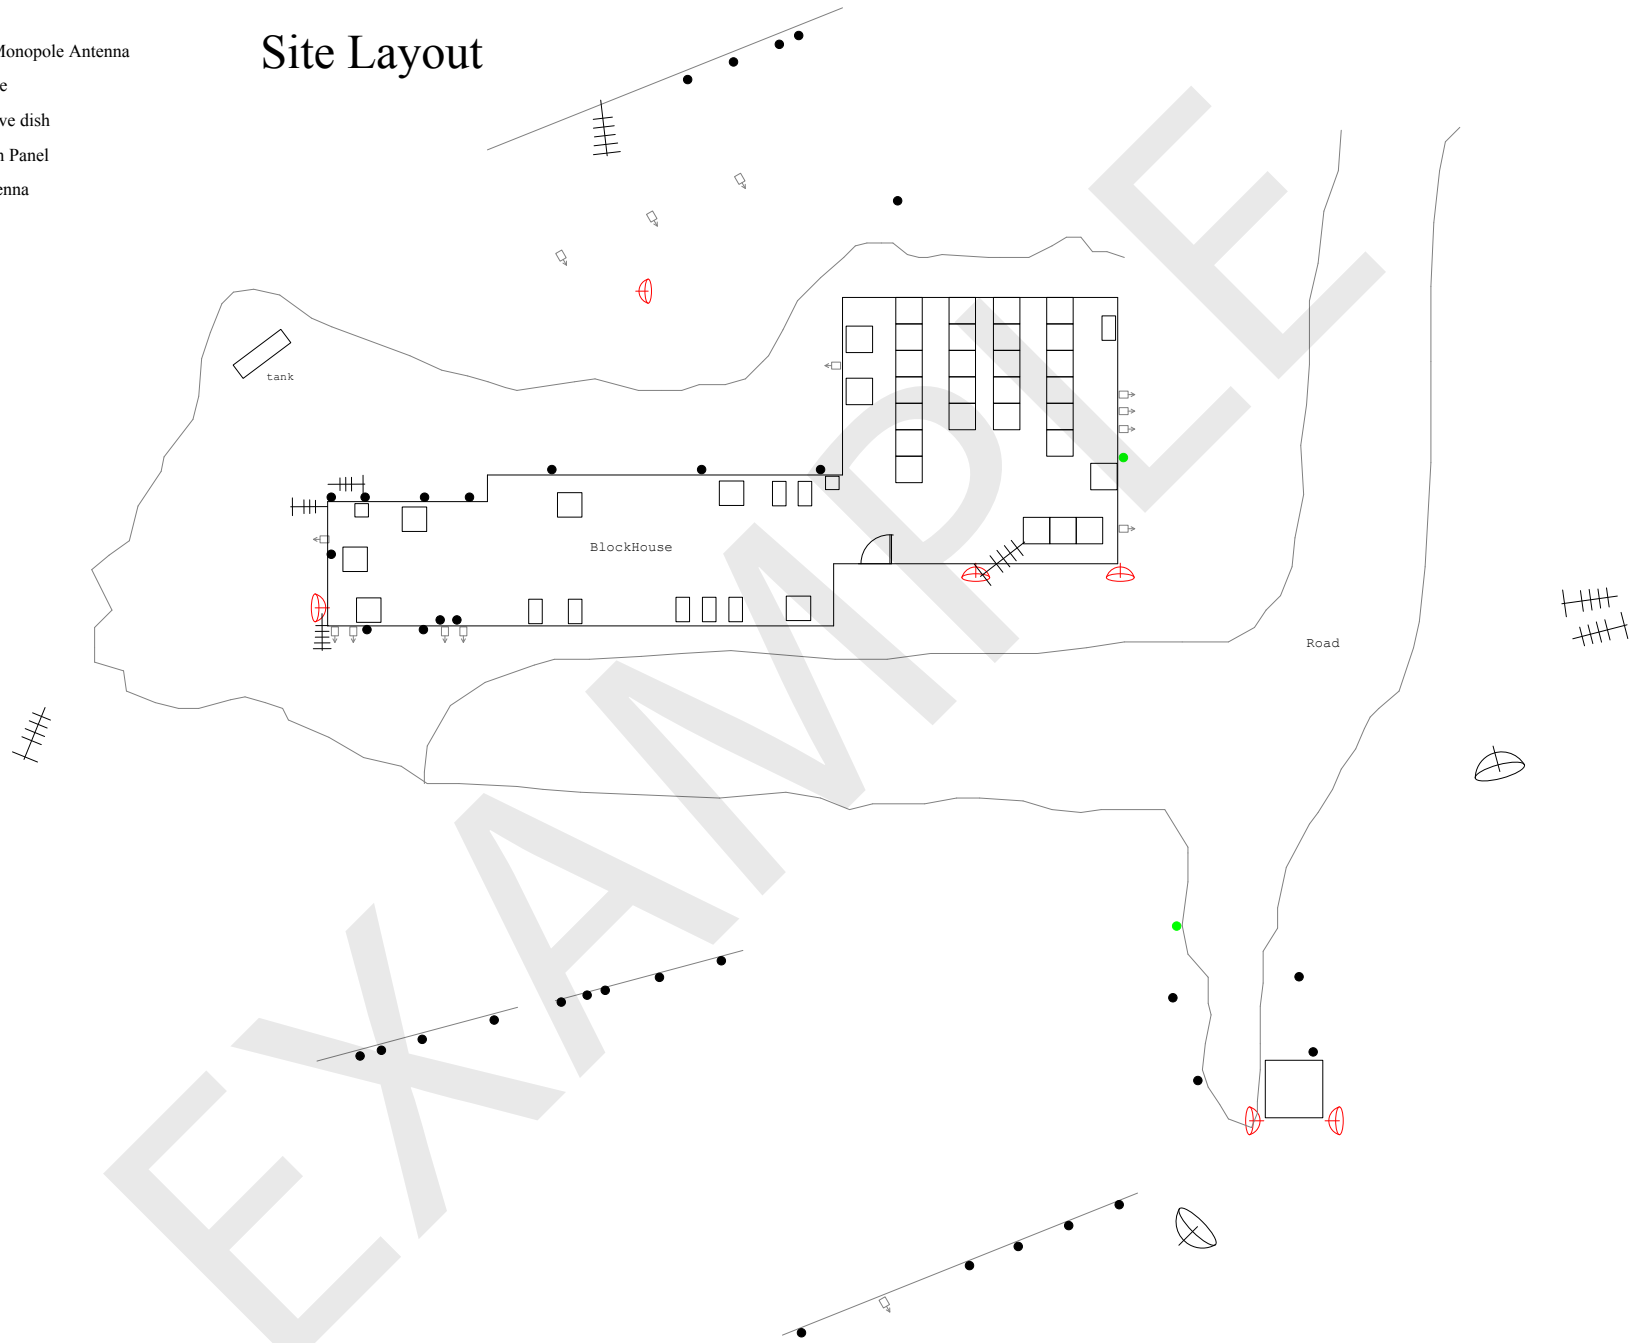

- ACME Monopole Antenna
- Monopole
- ⊗ Microwave dish
- Unknown Panel
- Yagi antenna

Site Layout

1310 Main
Kiowa, Kansas 67070
(620) 825-4600 phone
(620) 825-4324 fax

Approximate Geographic Location
Lat. 32° 67' 527
Long. 05° 80' 318

Date: **10-16-2001**

KMB

Site Name:

ACME Hills

Site Location:

Someplace Drive
Nowhereville, KS
00123

Prepared

ACME Telecom Co.
123 Main Street
Nowhereville, KS 00123