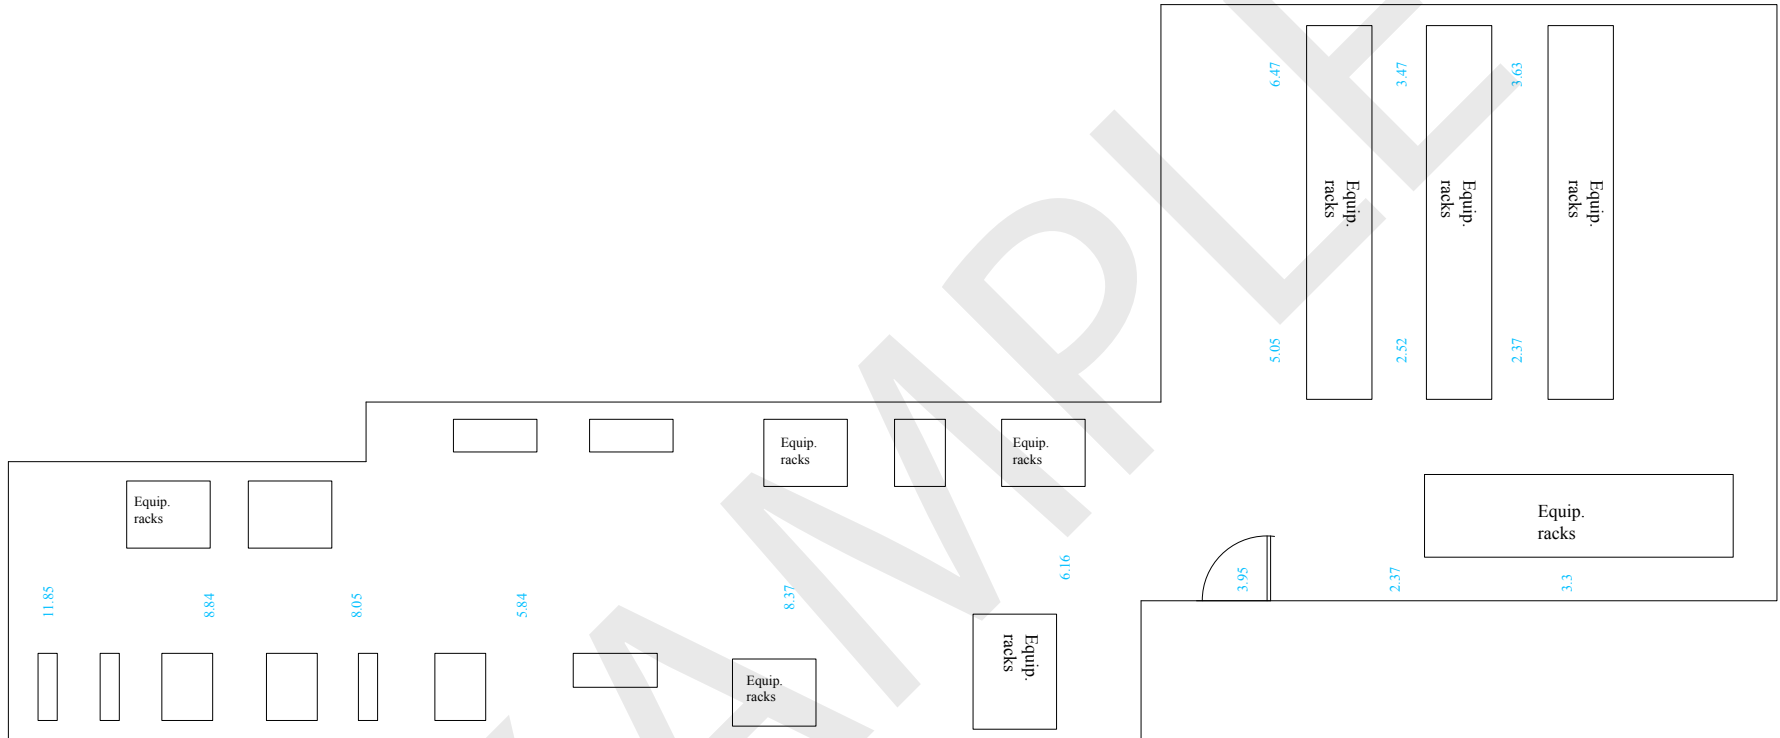

Equipment Room

1310 Main
Kiowa, Kansas 67070
(620) 825-4600 phone
(620) 825-4324 fax

Approximate Geographic Location
Lat. 32° 67' 527
Long. 05° 80' 318

Date: 10-16-2001

KMB

Site Name:

ACME Hills

Site Location: